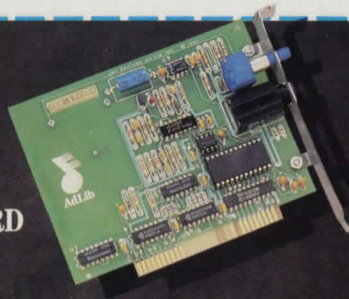

**BRING YOUR GAMES  
TO LIFE WITH  
THE AD LIB MUSIC  
SYNTHESIZER CARD**

Take advantage of enhanced soundtracks in this software and other popular games. Give your PC the capability to play room-filling music and add a new dimension to your entertainment experience.

This card which can play as many as eleven instruments at the same time, comes with the Ad Lib Juke Box playback program and a rousing assortment of original songs.

For more information see the **Sierra Catalog** or call Ad Lib Inc. at 1-800-463-2686 (USA & Canada).