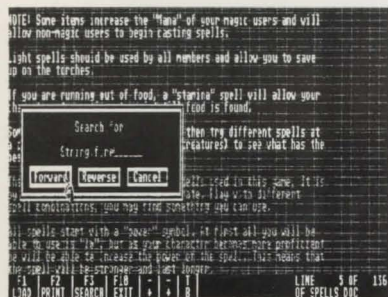

Tony Severa's Hintdisk
&
Gaming Aids

Overview of Level

Full screen overview showing whole dungeon level at one time. Allows ability to print to Epson compatible printer and save in Degas format for editing.

Detailed Close-ups

Extreme close-ups of dungeon levels with interactive hints and the ability to view or hide portions of the map. Ability to scroll about map.

Detailed Hints

Text files of hints and suggestions on how to tackle the game with specific information on objects found in the dungeon. Ability to search for specific character strings. Printout to printer supported.