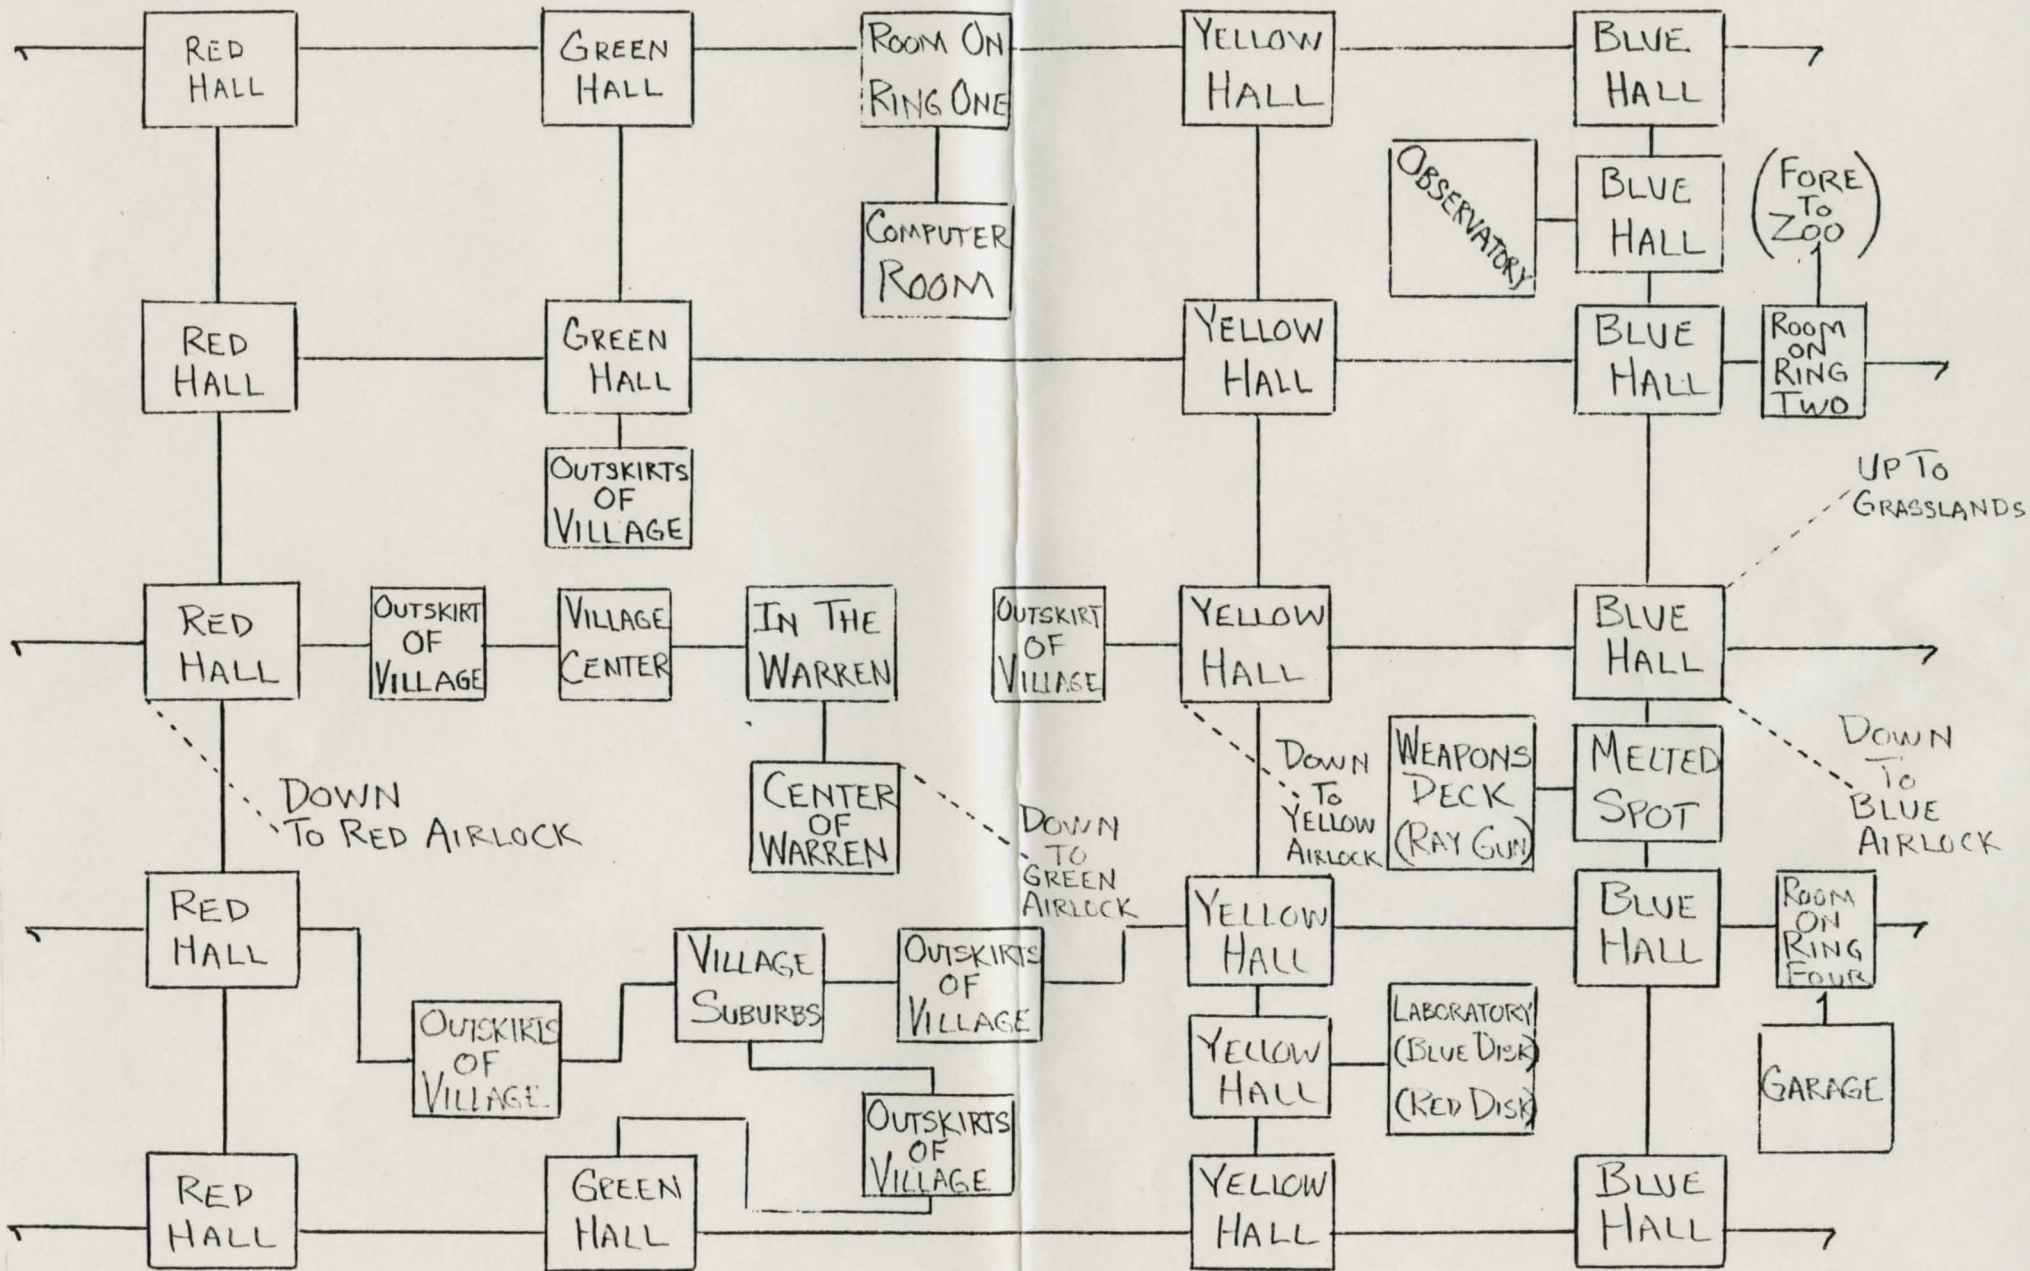

FORE

NOTE: ALL HORIZONTAL MARKINGS LINKUP, i.e. GOING PORT FROM RED TAKES YOU TO BLUE

← PORT

AFT

STARBOARD →