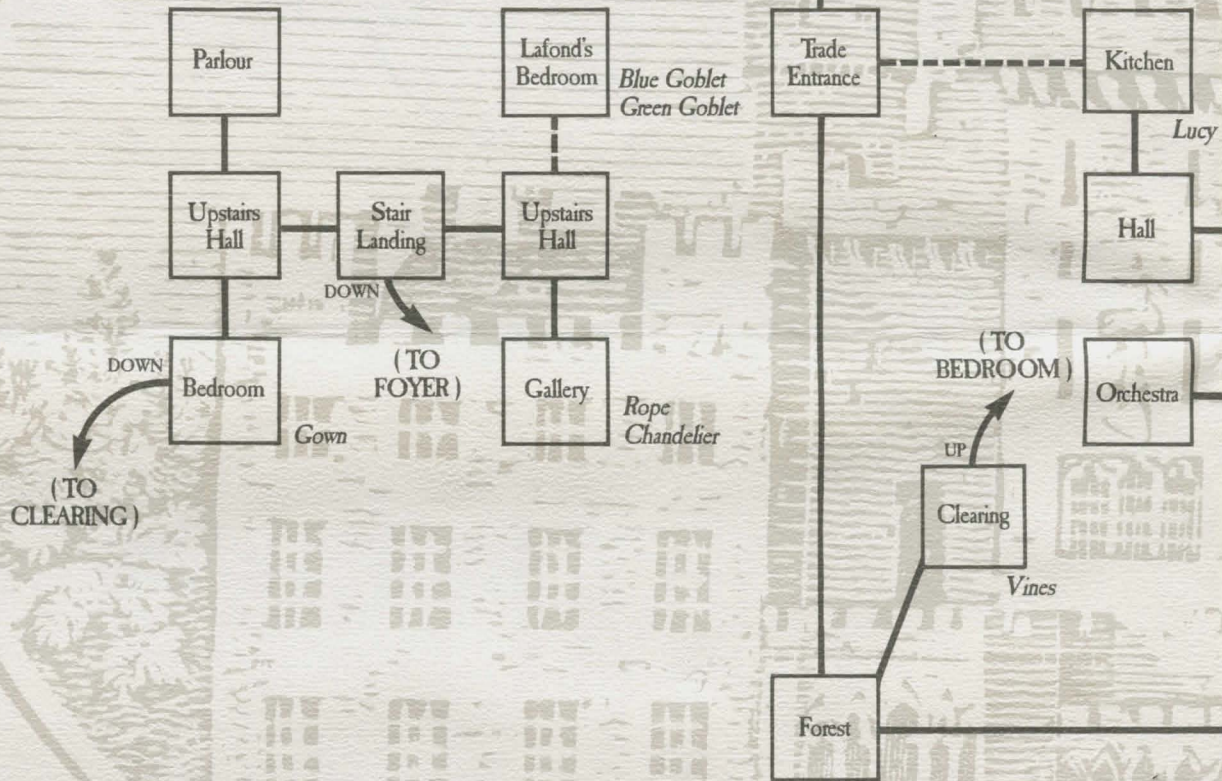

The Helena Louise

A BATTLE

The Lafond Deux

Deck

Cabin

Coffer

AT SEA

GROUND FLOOR

TOP FLOOR, ST. SINISTRA

LA MAISON DE

DR, ST. SINISTRA

JEAN LAFOND

LEGEND

- Normal passageway
- - - Passageway requiring special equipment or puzzle-solving

INFOCOM™