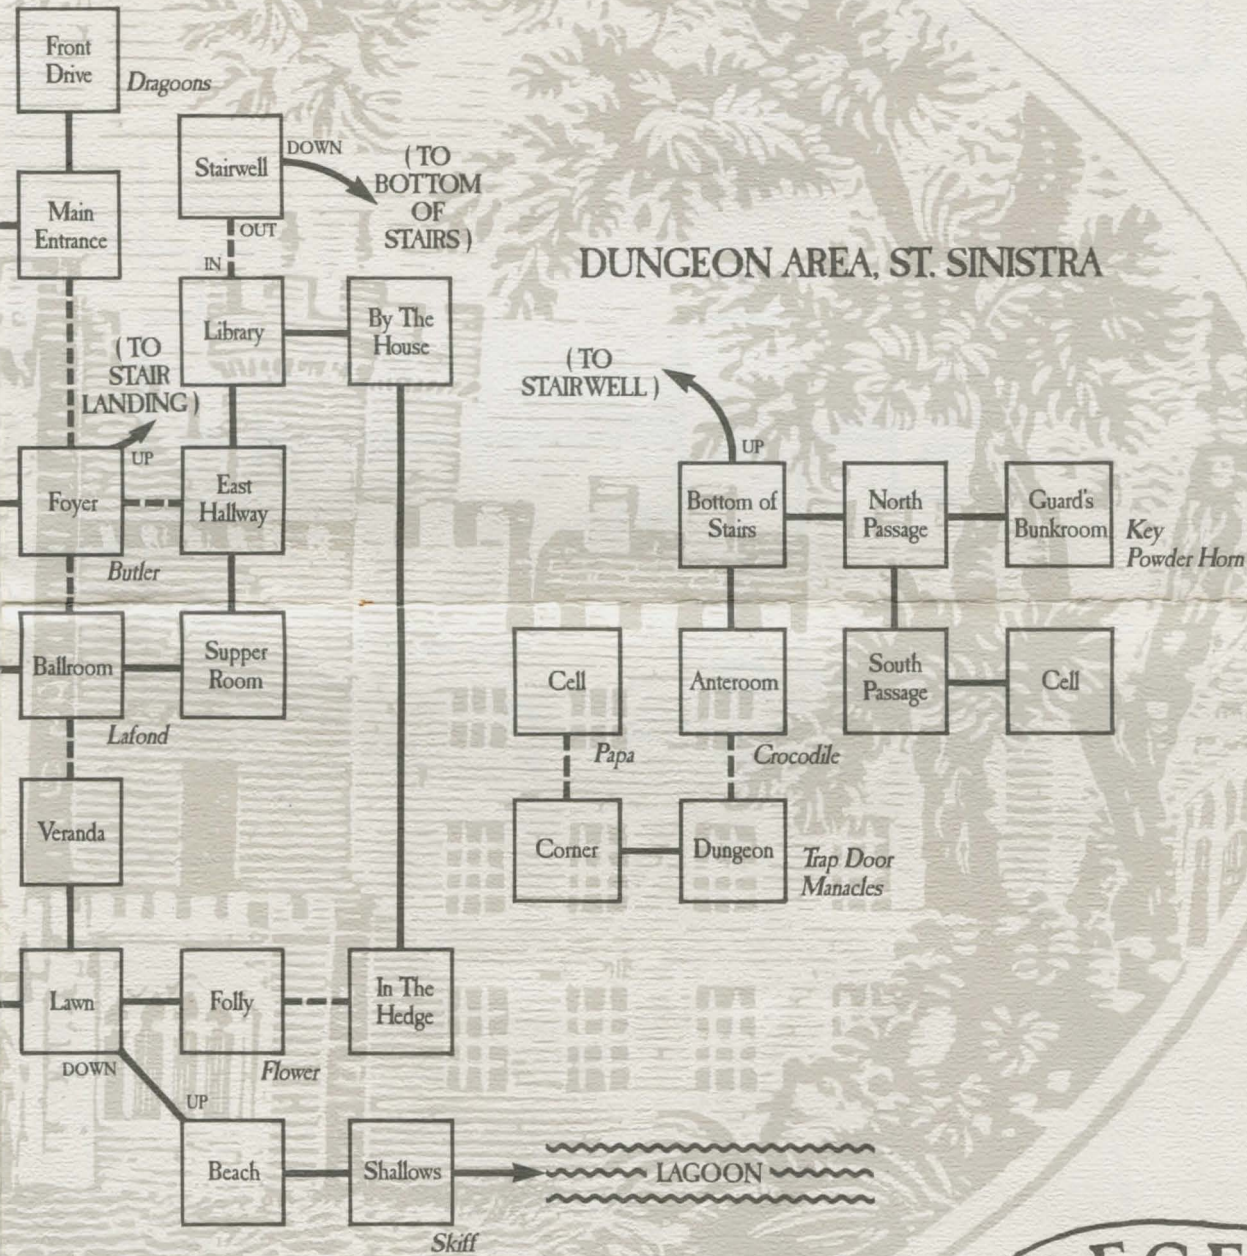

The Helena Louise

A BATTLE

The Lafond Deux

Deck

Cabin

Coffer

AT SEA

GROUND FLOOR

TOP FLOOR, ST. SINISTRA

LA MAISON DE

DR, ST. SINISTRA

JEAN LAFOND

LEGEND

- Normal passageway
- - - Passageway requiring special equipment or puzzle-solving

INFOCOM™