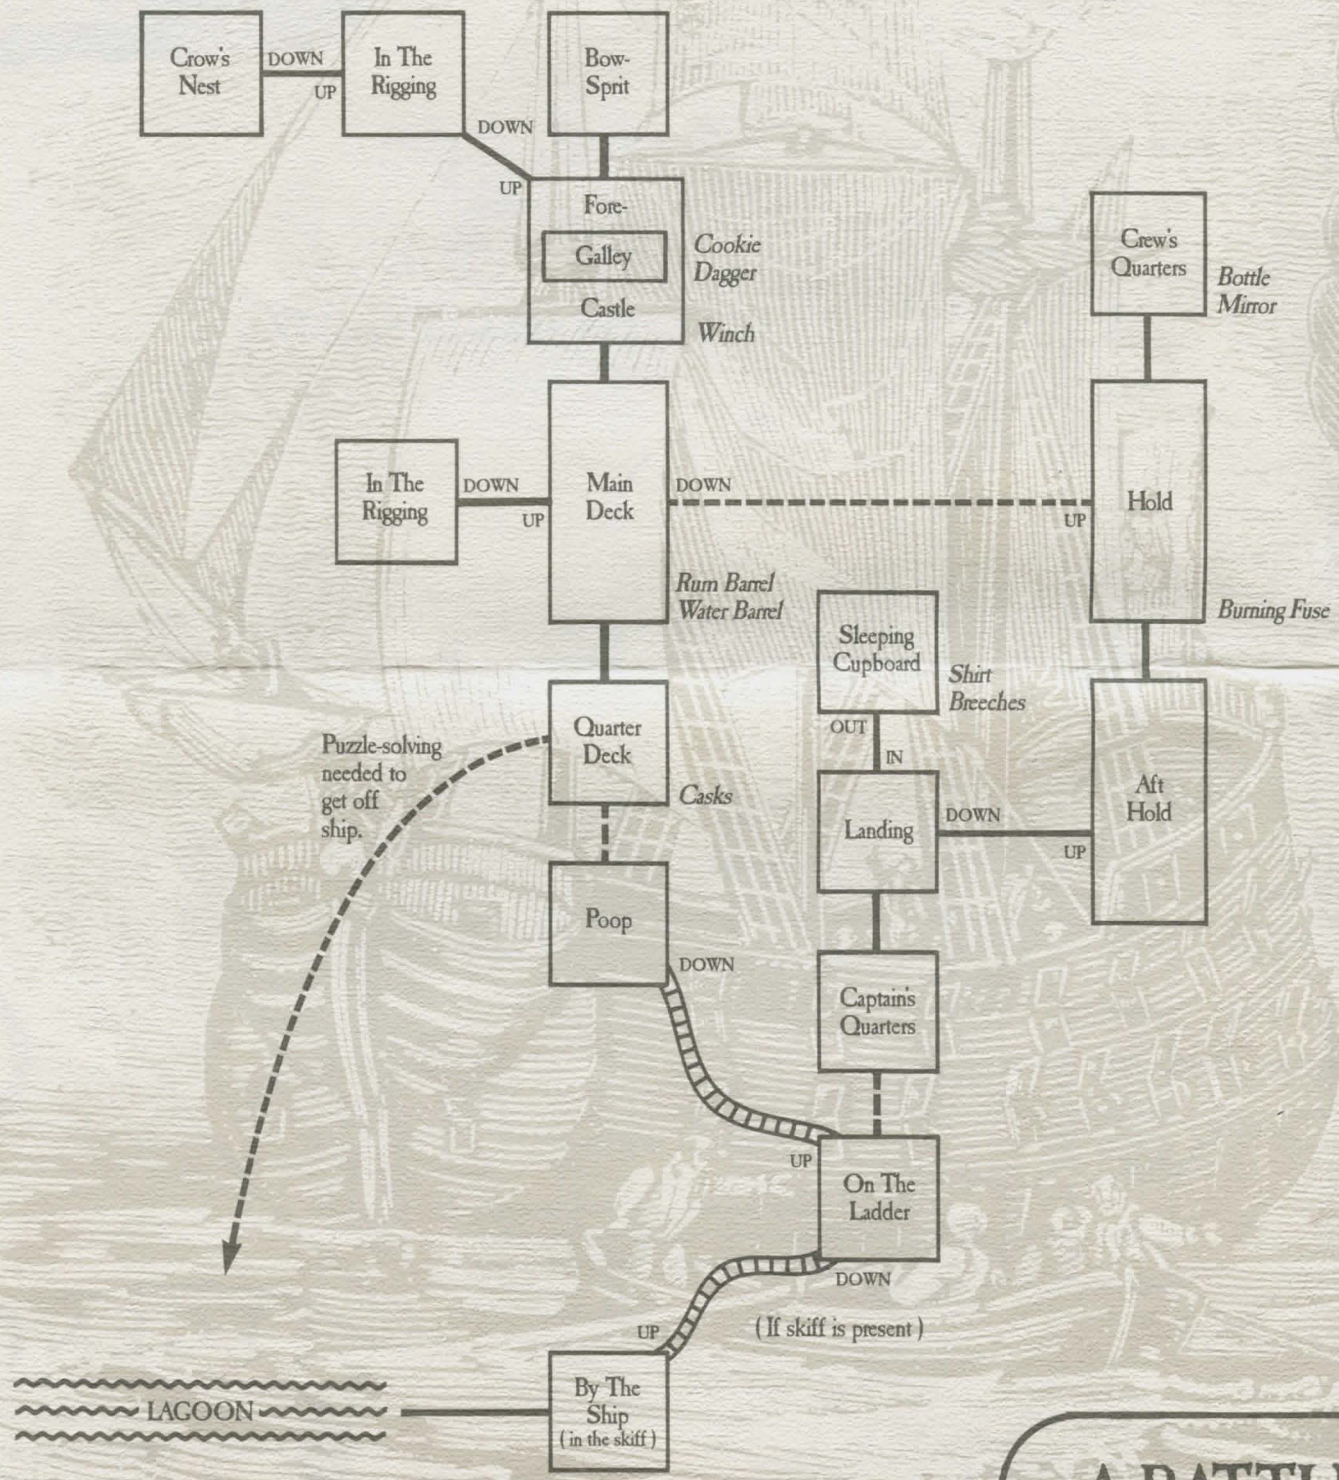

The Helena Louise

A BATTLE

The Lafond Deux

Deck

Cabin

Coffer

AT SEA

GROUND FLOOR

TOP FLOOR, ST. SINISTRA

LA MAISON DE

DR, ST. SINISTRA

JEAN LAFOND

LEGEND

- Normal passageway
- - - Passageway requiring special equipment or puzzle-solving

INFOCOM™