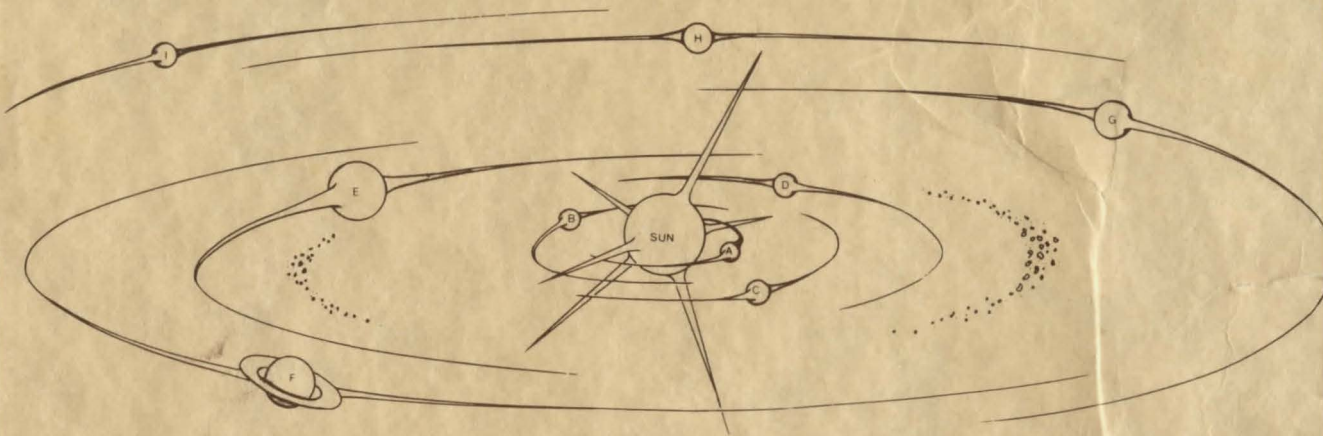

acknowledges disk swap.

Press

or

to exit demo mode.

ULTIMA II GALACTIC MAP OF KNOWN SPACE

		Xeno	Yako	Zabo	Life	Terrain
*	Sun	4	4	4	N	None
A	Mercury	5	4	5	?	Water, swamp
B	Venus	3	3	4	N	Water, swamp, grass
C	Earth	6	6	6	Y	All varieties
D	Mars	6	2	3	Y	Mountains
E	Jupiter	1	3	4	?	Water, grass
F	Saturn	2	8	5	N	Water, grass
G	Uranus	9	4	6	Y	Forest, grass
H	Neptune	4	0	5	?	Grass
I	Pluto	0	1	4	Y	Mountains