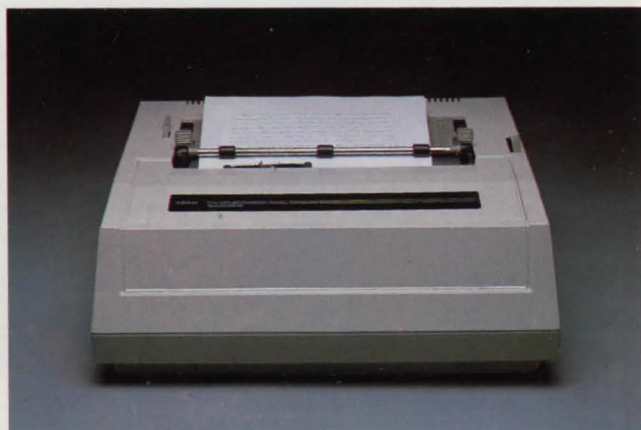

- True letter-quality bi-directional printing at the rate of 120 words per minute.
- Prints on any paper up to 9 1/2" wide, including fanfold computer paper. Optional tractor-feed mechanism will be available soon.
- Takes standard interchangeable multistrike carbon ribbon cartridges, available in different colors. Removable top cover makes ribbon changing easy.
- Uses standard interchangeable 96-character daisy wheels, available in many typefaces. The popular Pica 10 daisy wheel is included.